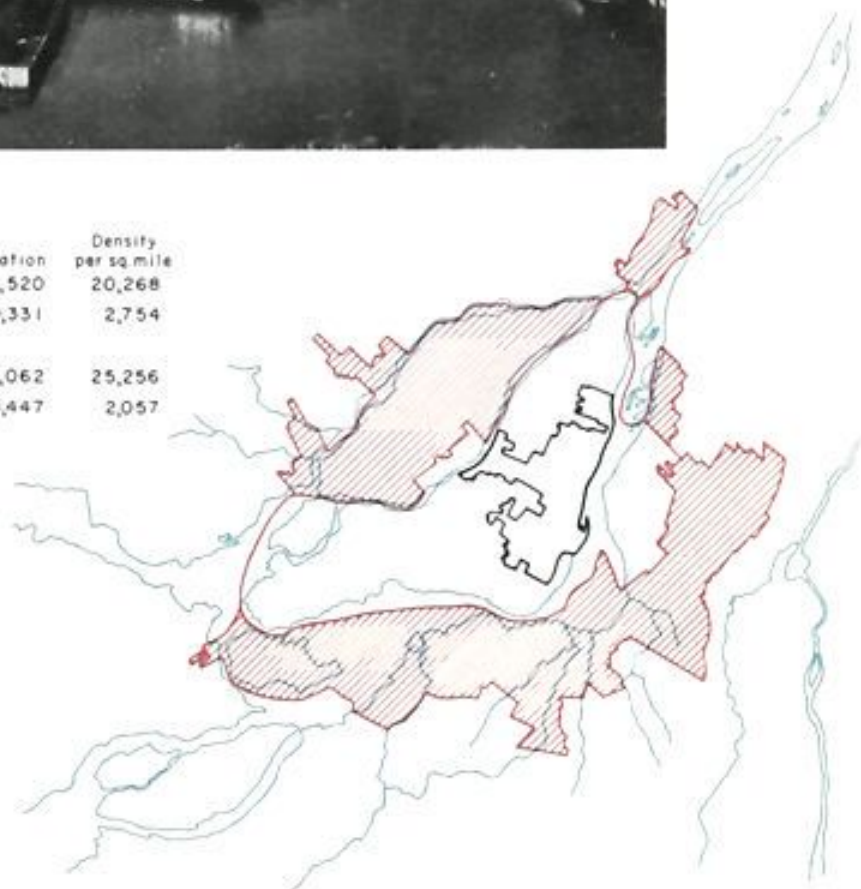

GROWTH OF CANADA'S FIVE LARGEST METROPOLITAN AREAS 1951-1961

MONTREAL

	Population	Density per sq. mile
1951		
CITY PROPER	1,021,520	20,268
FRINGE AREA	450,331	2,754
1961		
CITY PROPER	1,191,062	25,256
FRINGE AREA	918,447	2,057

LEGEND

- Outline of City Proper,
1951..... 
- Growth of City Proper,
1951-61..... 
- Outline of fringe area,
1951..... 
- Growth of fringe area,
1951-61..... 